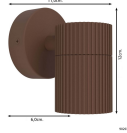

Specifications Eglo Wall Light  
Tomelloso Outdoor Aluminium Rusty  
| Suitable for GU10

[View Product](#)

## Dimensions

Length (mm) 60

Height (mm) 120