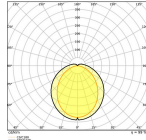

Specifications Multipack 10x Ledvance
DULUX-D LED 5W - 840 Cool White | 2-
Pin - Replaces 10W