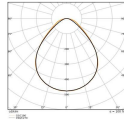

[View Product](#)

General Information

SKU	251074
EAN	4099854187339
Brand	Ledvance
Manufacturer Name	PANEL ECO 600 UGR<19 600 E 36W 865 U19
Any Lamp all-in warranty	3 Years
Average Lifetime (h)	50000

Technical Information

Technology	LED Integrated
Voltage (V)	220-240
Dimmable	Not Dimmable
Colour Code	865 Daylight
Colour temperature (Kelvin)	6500 Daylight
Colour Rendering (Ra)	80-89
Colour of Light	White
Light colour options	Single Color
Luminous Efficacy (lm/W)	100
IP-rating	IP40
Impact Protection (IK)	IK02 - 0.20 joule
Fixture Connection	Screwless terminal