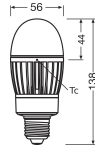

**Specifications Ledvance LED Bulb HQL  
LED P E27 14.5W 2000lm - 840 Cool  
White | Replaces 50W**

[View Product](#)

## Technical Information

Technology	LED
Product Type Category	E27 LED
Voltage (V)	220-240
Dimmable	Not Dimmable
Cap / Base	E27 (Edison screw)
Colour Code	840 Cool White
Colour temperature (Kelvin)	4000 Cool White
Colour Rendering (Ra)	80-89
Colour of Light	White
Light colour options	Single Color

## Dimensions

Length (mm) 138

Diameter (mm) 55

Shape Elliptical